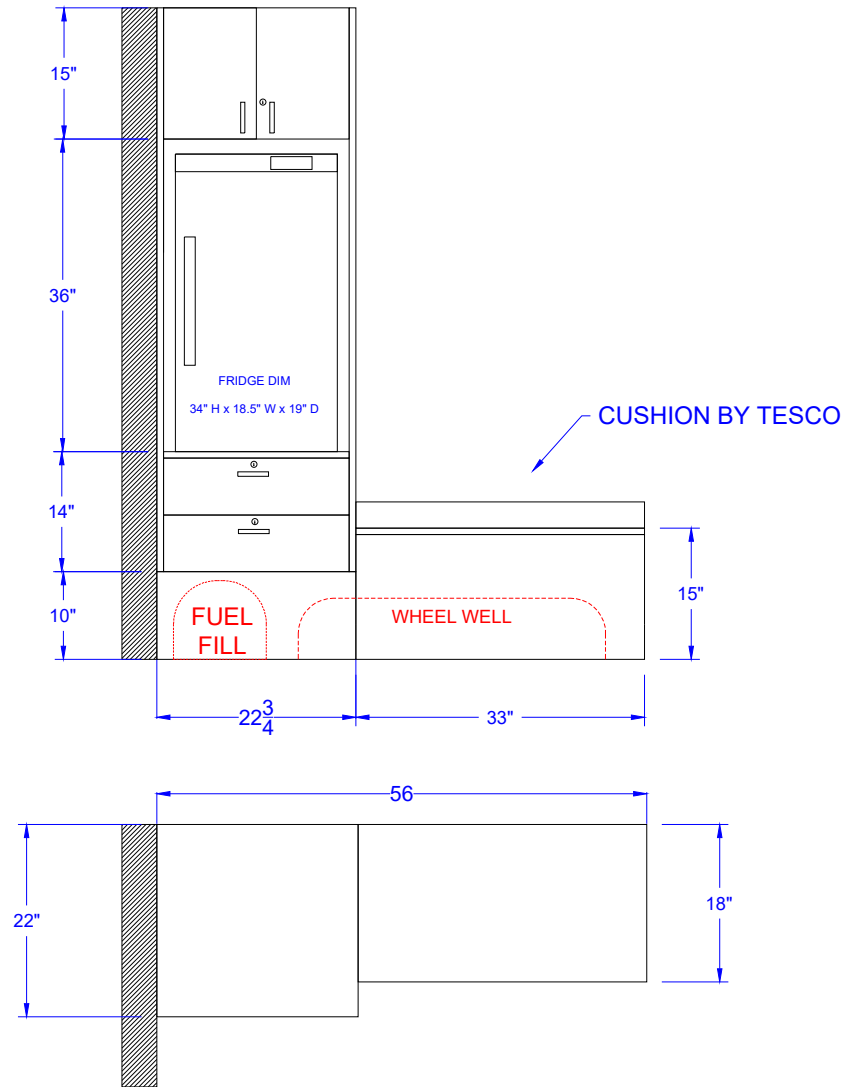

5434 NAVARRE AVE.
OREGEON, OH 43616

GROUP A - WITH RESTROOM

TESCO SPECIALTY VEHICLES

UNIT #	397651
DRAWING #	4
DRAWN BY / DATE	JXA 11.15.24
BODY MODEL	VANTERRA
CHASSIS	E350

- CONFIDENTIAL -
VEHICLE DESIGNS, DESCRIPTIONS AND SPECIFICATIONS ARE THE SOLE PROPERTY OF TESCO SPECIALTY VEHICLES. INTENT ONLY FOR THE USE OF THIS CUSTOMER AS NECESSARY AND NOT TO ANY THIRD PARTY WITHOUT TESCO'S WRITTEN CONSENT

REAR

DRIVE

FRONT

GROUP A - WITH RESTROOM

TESCO SPECIALTY VEHICLES

5434 NAVARRE AVE.
OREGEON, OH 43616

UNIT # 397651

DRAWING # 4