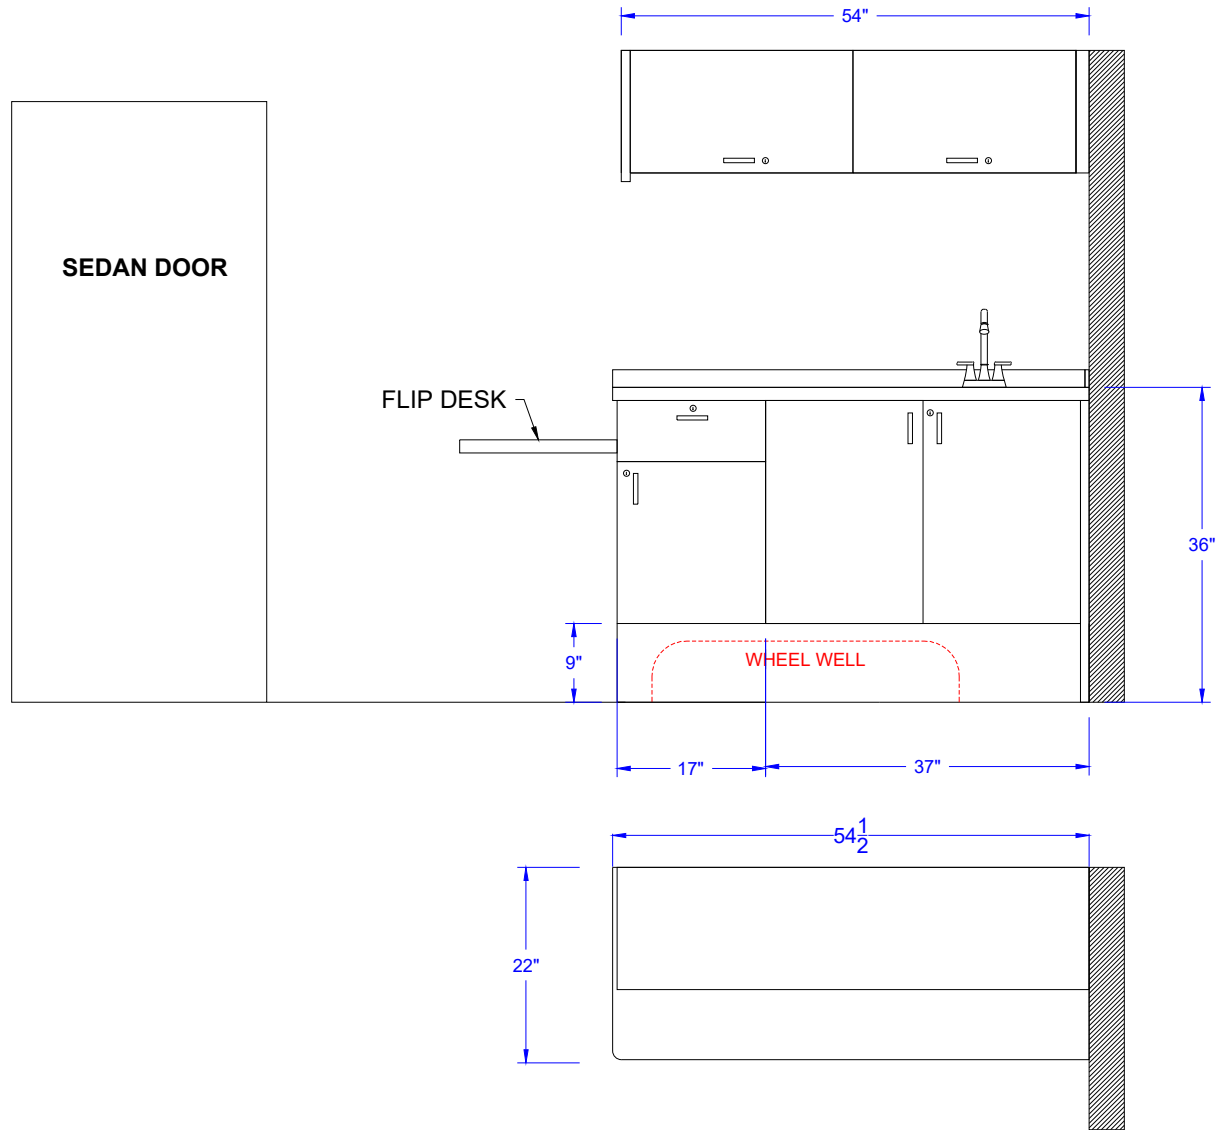

FRONT

CURB

REAR

5434 NAVARRE AVE.
OREGEON, OH 43616

GROUP A - WITH RESTROOM

TESCO SPECIALTY VEHICLES

UNIT #	397651
DRAWING #	4
DRAWN BY / DATE	JXA 11.15.24
BODY MODEL	VANTERRA
CHASSIS	E350

- CONFIDENTIAL -
VEHICLE DESIGNS, DESCRIPTIONS AND SPECIFICATIONS ARE THE SOLE PROPERTY OF
TESCO SPECIALTY VEHICLES. INTENT ONLY FOR THE USE OF THIS CUSTOMER AS
NECESSARY AND NOT TO ANY THIRD PARTY WITHOUT TESCO'S WRITTEN CONSENT